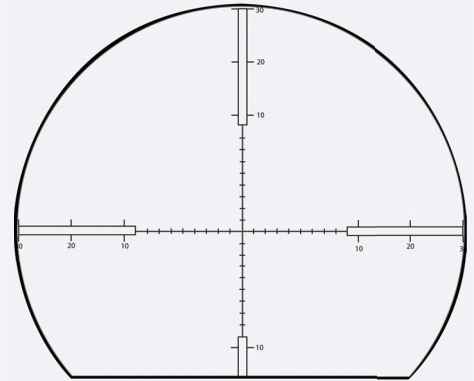

SPOTTER LRF

SPOTTING SCOPE WITH BUILT-IN LRF

'D1320_M

Android™ compatible

The SPOTTER LRF is the first of its kind—a combined spotting scope/laser rangefinder system. It makes it faster, easier and more accurate than ever before to acquire range, inclination and azimuth data on long distance targets.

This model is built to MIL-STD-810G standards and is fully ruggedized to handle real-world military deployment. With 15-45x variable magnification, fully multi-coated optics, an etched mil-dot reticle, USB output and LED display, the SPOTTER LRF is among the most versatile optics you can bring with you to the field. This model is compatible with an Android™ - based application and other peripheral devices.

Optical	
Magnification (x)	15 - 45
Objective lens (mm)	60
Exit pupil diameter (mm)	4.17 - 1.34
Eye relief (mm)	25 - 26
Field of view (°)	3.4 (15x) -1.2 (45x)
Axial resolution (center), (arcsec)	3.0
Diopters adjustment range, dpt	± 5
Device focusing range (m)	12 - ∞
Laser Rangefinder	
Eye safety	Class 1, eye safe
Wavelength (nm)	905
1064 nm laser protection	Optional
Specified Measuring range (m)*	10 - 2,000
Display	
Aiming reticle type	Etched reticle (MIL Dot)
Display type	Customized matrix OLED
Display brightness control	Manual (8 levels)
Mechanical, Electronics and Environmental	
Dimensions (mm)	280x140x105
Weight with battery (g)	1,590
Operational temperature (°C)	-35 to +55
Storage temperature (°C)	-45 to +65
Waterproof	1m/30min
Environmental conditions	MIL-STD-810G
Tripod mounting pad	Yes
3-axis digital compass	Yes
Internal power supply	2x CR123 Lithium
Battery life (# of measurements)	5,000
Nitrogen filled	Yes
Interface	USB

*2.3m x 2.3m NATO standard target