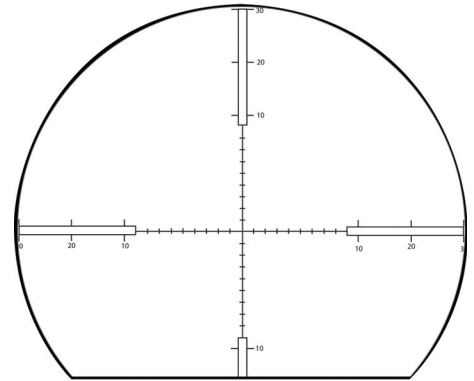

SPOTTER LRF PRO

SPOTTING SCOPE WITH BUILT-IN LRF

'D1320_M

Android™ compatible

The Spotter LRF PRO is the first of its kind—a combined spotting scope/laser rangefinder system. It makes it faster, easier and more accurate than ever before to acquire range, inclination and azimuth data on long-distance targets.

This model is built to MIL-STD-810G standards and is fully ruggedized to handle real-world military deployment. With 15-45x variable magnification, fully multi-coated optics, an etched mil-dot reticle, Bluetooth/USB output and LED display, the Spotter LRF PRO is among the most versatile optics you can bring with you to the field. This model is compatible with an Android™-based application, Bluetooth capability (BT version) with Kestrel ballistic calculator, and other peripheral devices.

Optical	
Magnification (x)	15 - 45
Objective lens (mm)	60
Exit pupil diameter (mm)	4.17 - 1.34
Eye relief (mm)	25 - 26
Field of view (°)	3.4 (15x) - 1.2 (45x)
Axial resolution (center), (arcsec)	3.0
Diopters adjustment range, dpt	± 5
Device focusing range (m)	12 - ∞
Laser Rangefinder	
Eye safety	Class 1, eye safe
Wavelength (nm)	1550
1064 nm laser protection	Optional
Specified Measuring range (m)*	10 - 3,000
Display	
Aiming reticle type	Etched reticle (MIL Dot)
Display type	Customized matrix OLED
Display brightness control	Manual (8 levels)
Mechanical, Electronics and Environmental	
Dimensions (mm)	280x140x105
Weight with battery (g)	1,590
Operational temperature (°C)	-35 to +55
Storage temperature (°C)	-45 to +65
Waterproof	1m/30min
Environmental conditions	MIL-STD-810G
Tripod mounting pad	Yes
3-axis digital compass	Yes
Internal power supply	2x CR123 Lithium
Battery life (# of measurements)	5,000
Nitrogen filled	Yes
Interface	USB, Bluetooth (optional)

*2.3m x 2.3m NATO standard target

WWW.NEWCON-OPTIK.COM

105 Sparks Avenue Toronto, Ontario Canada M2H 2S5
newconsales@newcon-optik.com
Tel: +1 (416) 663-6963 Fax: +1 (416) 663-9065

SPOTTER LRF PRO